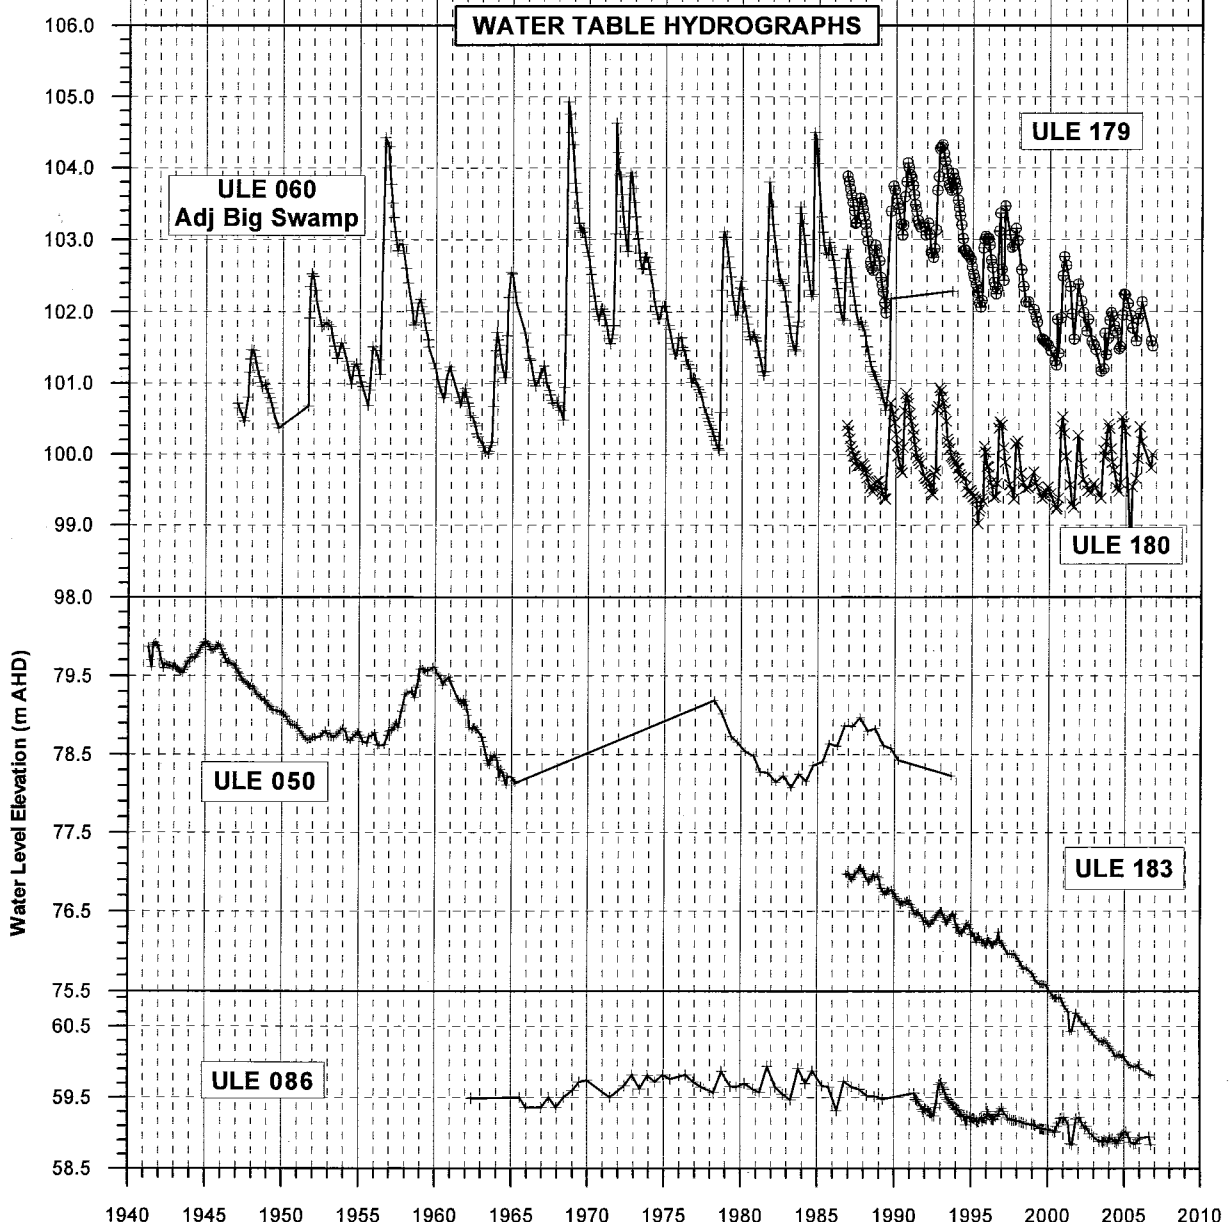

EYRE PENINSULA WATER RESOURCES Polda & Polda North Lenses

Extraction and Salinity Data Source : SA Water, Port Lincoln

Groundwater Level Data : <https://info.pir.sa.gov.au/obswell/new/obsWell/MainMenu/menu>

EYRE PENINSULA WATER RESOURCES ULEY BASIN - Uley Wanilla Lens

Extraction and Salinity Data Source : SA Water, Port Lincoln
 Groundwater Level Data : <https://info.pir.sa.gov.au/obswell/new/obsWell/MainMenu/menu>

EYRE PENINSULA WATER RESOURCES ULEY BASIN - Uley East Lens

Extraction and Salinity Data Source : SA Water, Port Lincoln
Groundwater Level Data : <https://info.pir.sa.gov.au/obsWell/new/obsWell/MainMenu/menu>

EYRE PENINSULA WATER RESOURCES ULEY BASIN - Uley South Lens

WATER TABLE HYDROGRAPHS

Extraction and Salinity Data Source : SA Water, Port Lincoln

Groundwater Level Data : <https://info.pir.sa.gov.au/obswell/new/obsWell/MainMenu/menu>