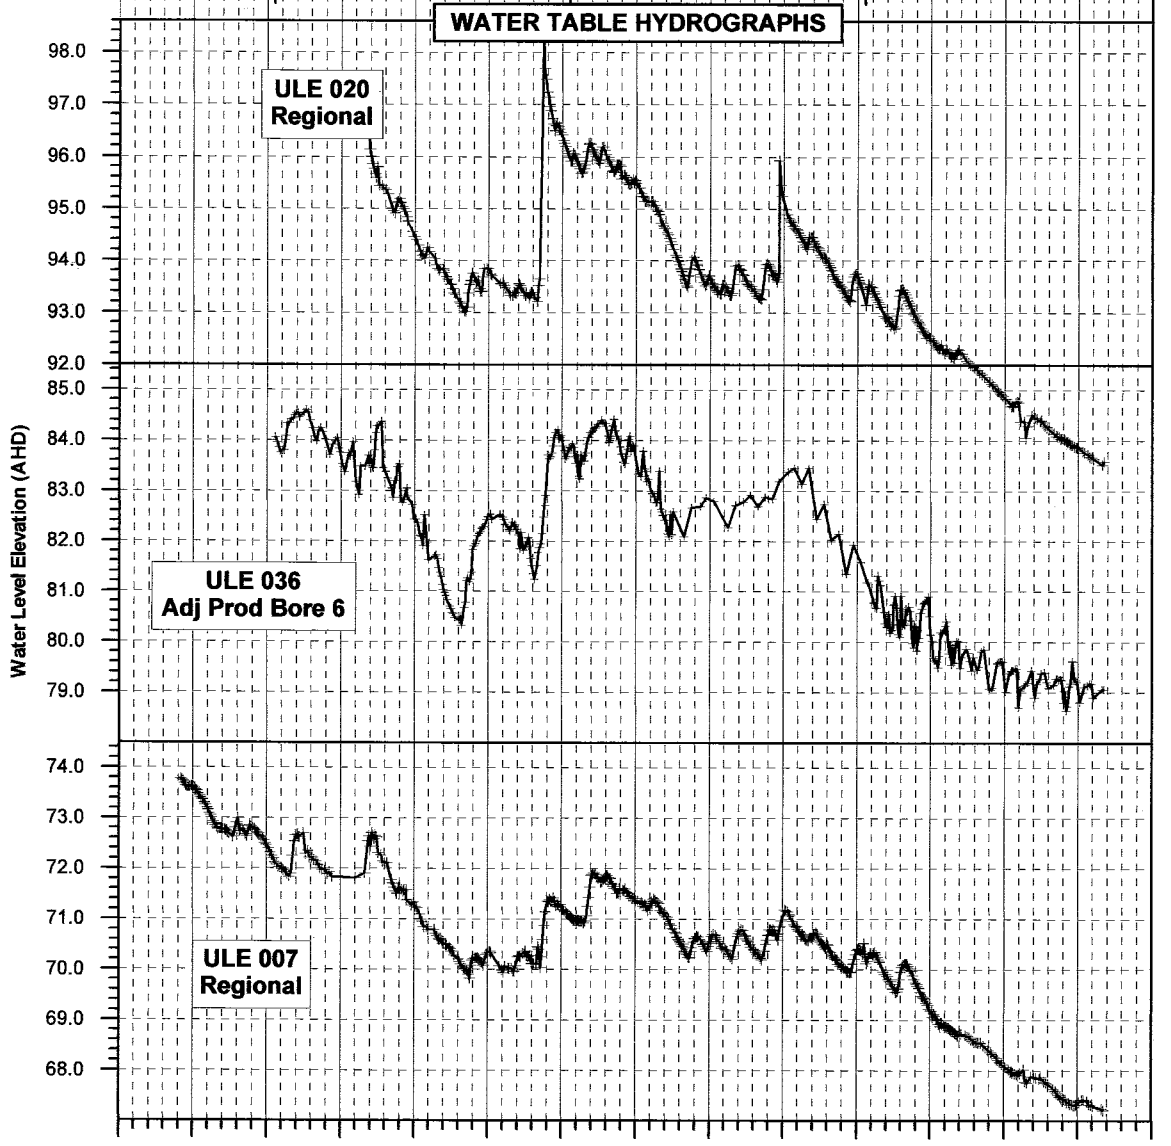

EYRE PENINSULA WATER RESOURCES Polda & Polda North Lenses

Extraction and Salinity Data Source : SA Water, Port Lincoln

Groundwater Level Data : <https://info.pir.sa.gov.au/obswell/new/obsWell/MainMenu/menu>

EYRE PENINSULA WATER RESOURCES ULEY BASIN - Uley Wanilla Lens

Extraction and Salinity Data Source : SA Water, Port Lincoln
 Groundwater Level Data : <https://info.pir.sa.gov.au/obswell/new/obsWell/MainMenu/menu>

EYRE PENINSULA WATER RESOURCES ULEY BASIN - Uley East Lens

Extraction and Salinity Data Source : SA Water, Port Lincoln
Groundwater Level Data : <https://info.pir.sa.gov.au/obsWell/new/obsWell/MainMenu/menu>

EYRE PENINSULA WATER RESOURCES ULEY BASIN - Uley South Lens

WATER TABLE HYDROGRAPHS

Extraction and Salinity Data Source : SA Water, Port Lincoln

Groundwater Level Data : <https://info.pir.sa.gov.au/obswell/new/obsWell/MainMenu/menu>