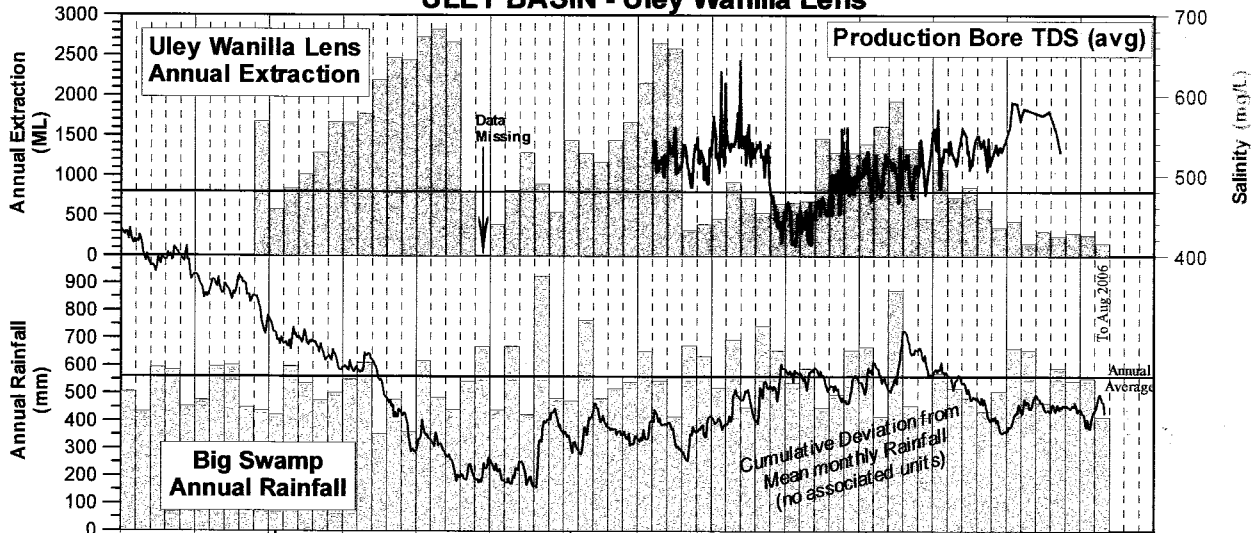

EYRE PENINSULA WATER RESOURCES Polda & Polda North Lenses

Extraction and Salinity Data Source : SA Water, Port Lincoln

Groundwater Level Data : <https://info.pir.sa.gov.au/obswell/new/obsWell/MainMenu/menu>

EYRE PENINSULA WATER RESOURCES ULEY BASIN - Uley Wanilla Lens

Extraction and Salinity Data Source : SA Water, Port Lincoln
 Groundwater Level Data : <https://info.pir.sa.gov.au/obswell/new/obsWell/MainMenu/menu>

EYRE PENINSULA WATER RESOURCES ULEY BASIN - Uley East Lens

Extraction and Salinity Data Source : SA Water, Port Lincoln
Groundwater Level Data : <https://info.pir.sa.gov.au/obsWell/new/obsWell/MainMenu/menu>

EYRE PENINSULA WATER RESOURCES ULEY BASIN - Uley South Lens

WATER TABLE HYDROGRAPHS

Extraction and Salinity Data Source : SA Water, Port Lincoln

Groundwater Level Data : <https://info.pir.sa.gov.au/obswell/new/obsWell/MainMenu/menu>