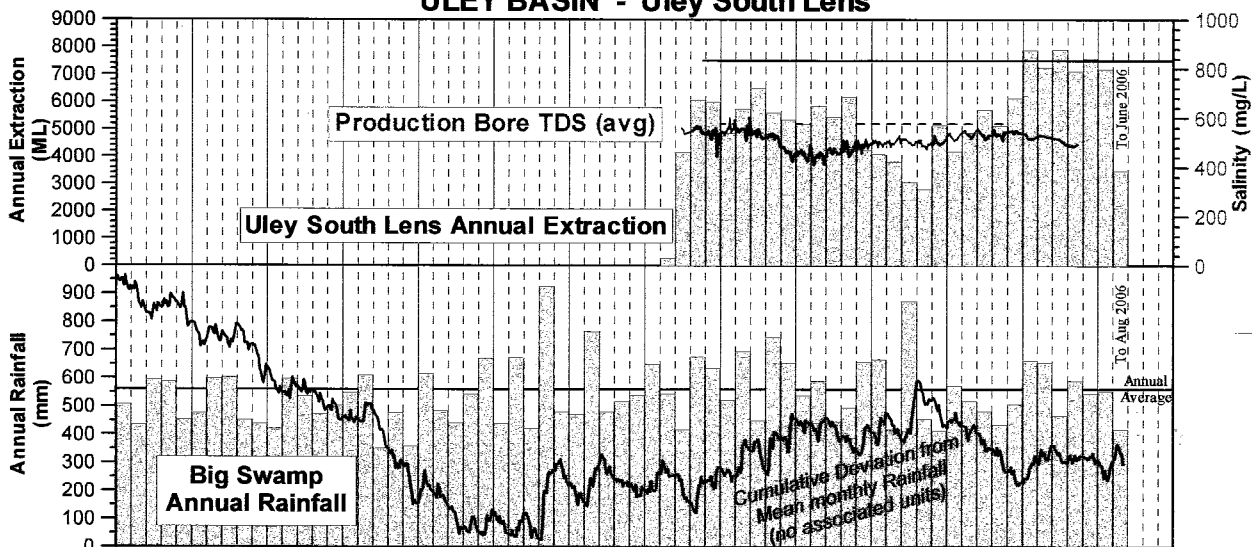

EYRE PENINSULA WATER RESOURCES ULEY BASIN - Uley Wanilla Lens

Extraction and Salinity Data Source : SA Water, Port Lincoln
 Groundwater Level Data : <https://info.pir.sa.gov.au/obswell/new/obsWell/MainMenu/menu>

EYRE PENINSULA WATER RESOURCES ULEY BASIN - Uley East Lens

Extraction and Salinity Data Source : SA Water, Port Lincoln
Groundwater Level Data : <https://info.pir.sa.gov.au/obsWell/new/obsWell/MainMenu/menu>

EYRE PENINSULA WATER RESOURCES ULEY BASIN - Uley South Lens

WATER TABLE HYDROGRAPHS

Extraction and Salinity Data Source : SA Water, Port Lincoln

Groundwater Level Data : <https://info.pir.sa.gov.au/obswell/new/obsWell/MainMenu/menu>