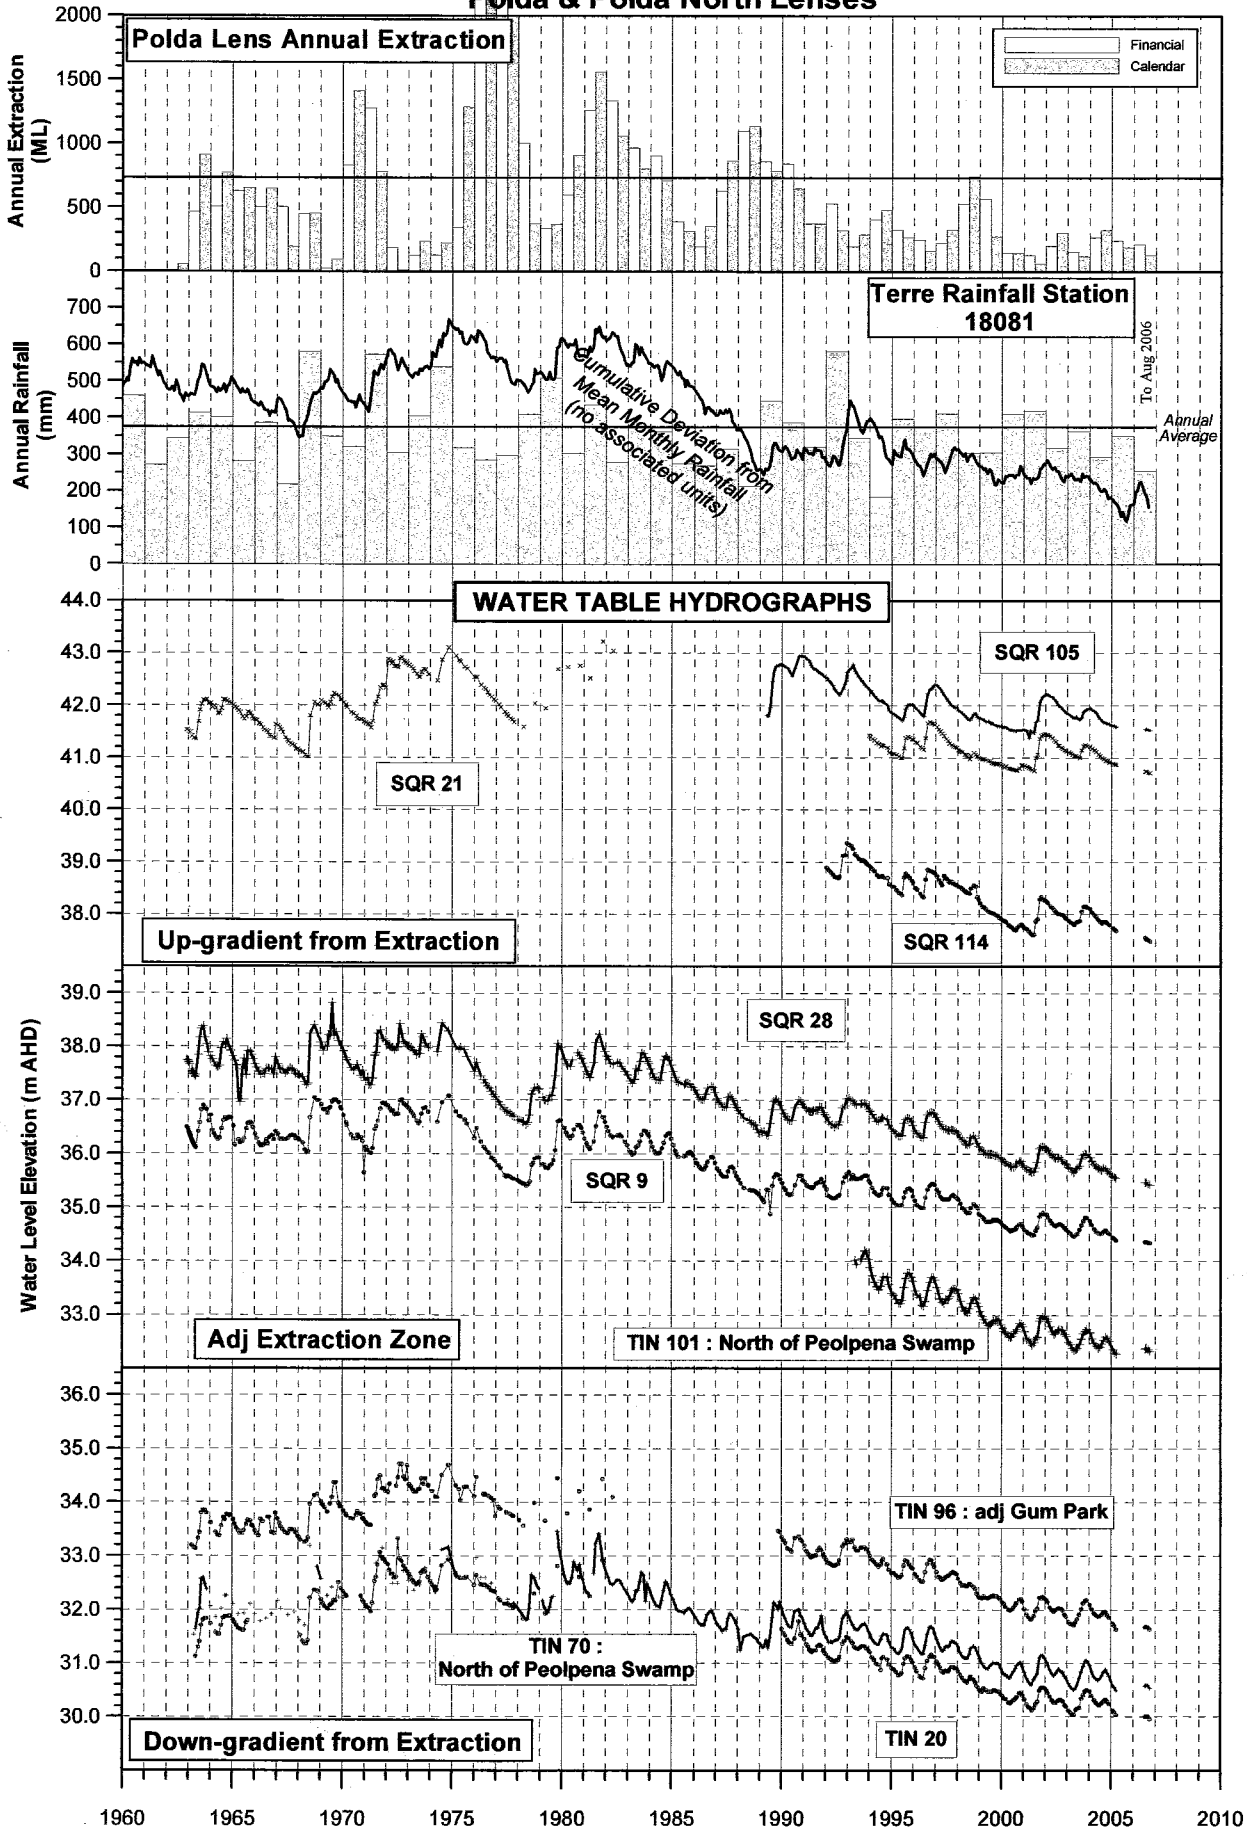

EYRE PENINSULA WATER RESOURCES Polda & Polda North Lenses

Extraction and Salinity Data Source : SA Water, Port Lincoln

Groundwater Level Data : <https://info.pir.sa.gov.au/obswell/new/obsWell/MainMenu/menu>

EYRE PENINSULA WATER RESOURCES ULEY BASIN - Uley Wanilla Lens

Extraction and Salinity Data Source : SA Water, Port Lincoln
 Groundwater Level Data : <https://info.pir.sa.gov.au/obswell/new/obsWell/MainMenu/menu>

EYRE PENINSULA WATER RESOURCES ULEY BASIN - Uley East Lens

Extraction and Salinity Data Source : SA Water, Port Lincoln
Groundwater Level Data : <https://info.pir.sa.gov.au/obsWell/new/obsWell/MainMenu/menu>

EYRE PENINSULA WATER RESOURCES ULEY BASIN - Uley South Lens

WATER TABLE HYDROGRAPHS

Extraction and Salinity Data Source : SA Water, Port Lincoln

Groundwater Level Data : <https://info.pir.sa.gov.au/obswell/new/obsWell/MainMenu/menu>