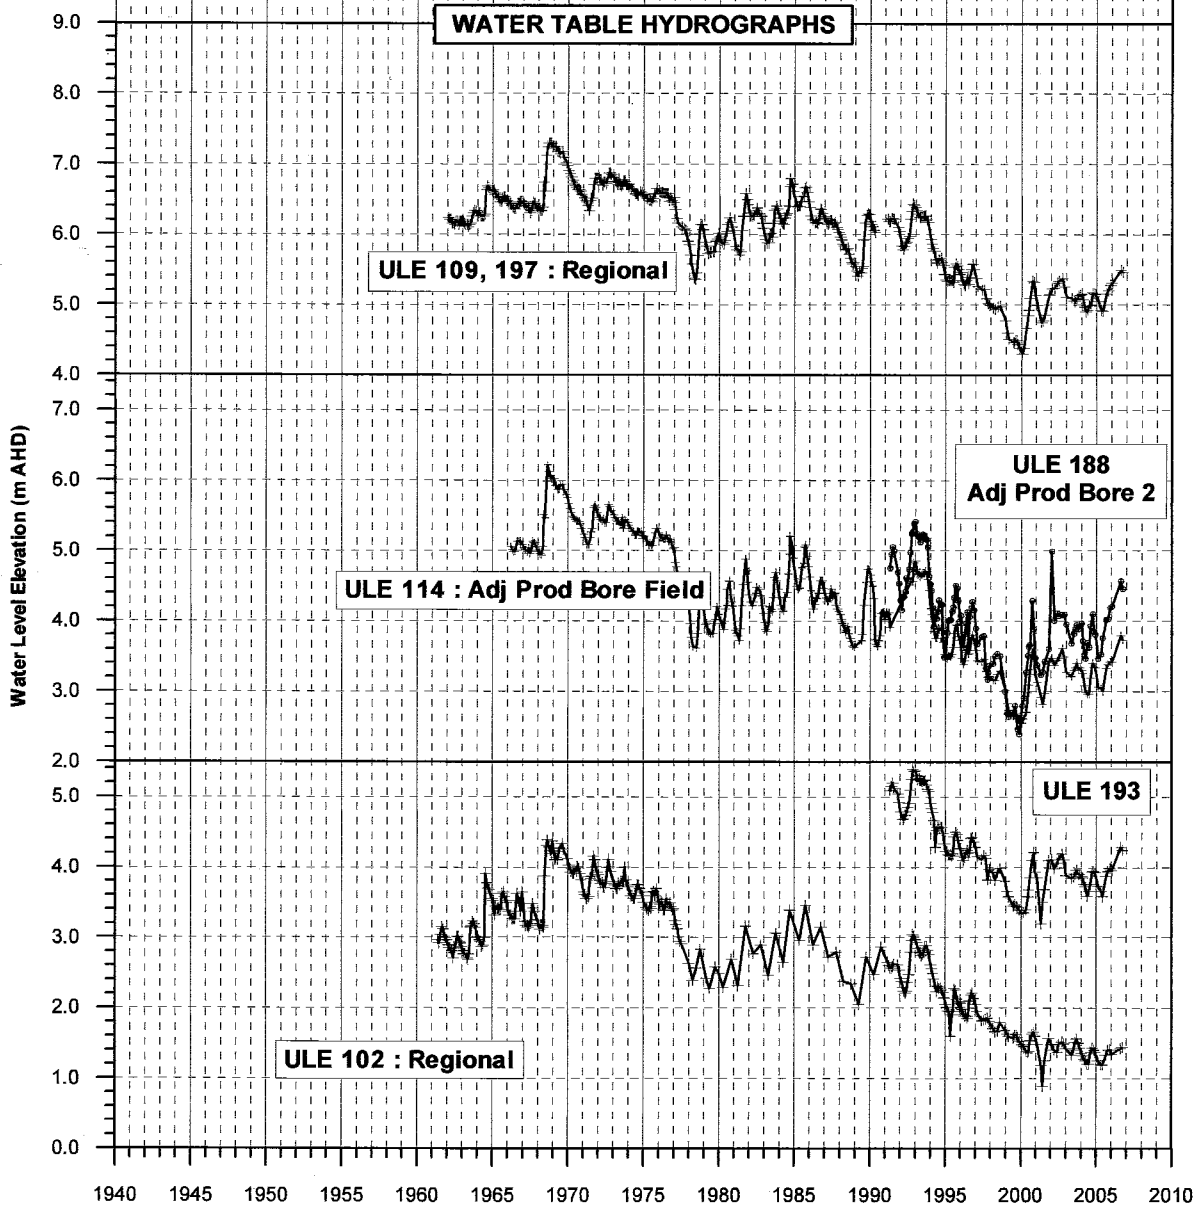

EYRE PENINSULA WATER RESOURCES Polda & Polda North Lenses

Extraction and Salinity Data Source : SA Water, Port Lincoln

Groundwater Level Data : <https://info.pir.sa.gov.au/obswell/new/obsWell/MainMenu/menu>

EYRE PENINSULA WATER RESOURCES ULEY BASIN - Uley Wanilla Lens

Extraction and Salinity Data Source : SA Water, Port Lincoln
 Groundwater Level Data : <https://info.pir.sa.gov.au/obswell/new/obsWell/MainMenu/menu>

EYRE PENINSULA WATER RESOURCES ULEY BASIN - Uley East Lens

Extraction and Salinity Data Source : SA Water, Port Lincoln
Groundwater Level Data : <https://info.pir.sa.gov.au/obsWell/new/obsWell/MainMenu/menu>

EYRE PENINSULA WATER RESOURCES ULEY BASIN - Uley South Lens

WATER TABLE HYDROGRAPHS

Extraction and Salinity Data Source : SA Water, Port Lincoln

Groundwater Level Data : <https://info.pir.sa.gov.au/obswell/new/obsWell/MainMenu/menu>